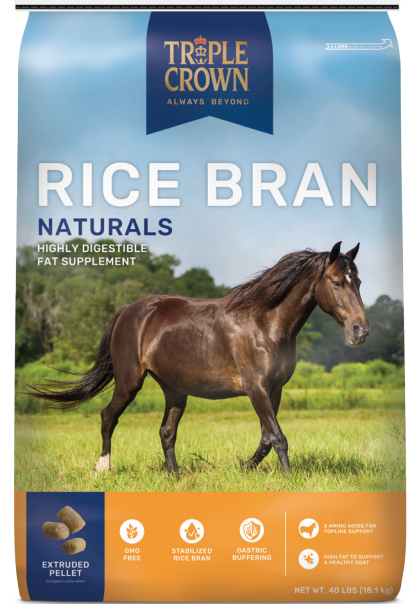

TRIPLE CROWN

RICE BRAN

NATURALS

A HIGH FAT SUPPLEMENT WITH ADDED AMINO ACIDS FOR HORSES OF ALL AGES

Developed for underweight and hard working performance horses, Triple Crown Naturals Rice Bran is a GMO free, high fat extruded pellet that provides additional calories to horses requiring more energy without the hyperactivity associated with high sugar and starch diets.

Features an organic, plant-based calcium that produces a buffering effect to support gastric health.

Fortified with five added amino acids to improve protein synthesis and help develop a stronger top line.